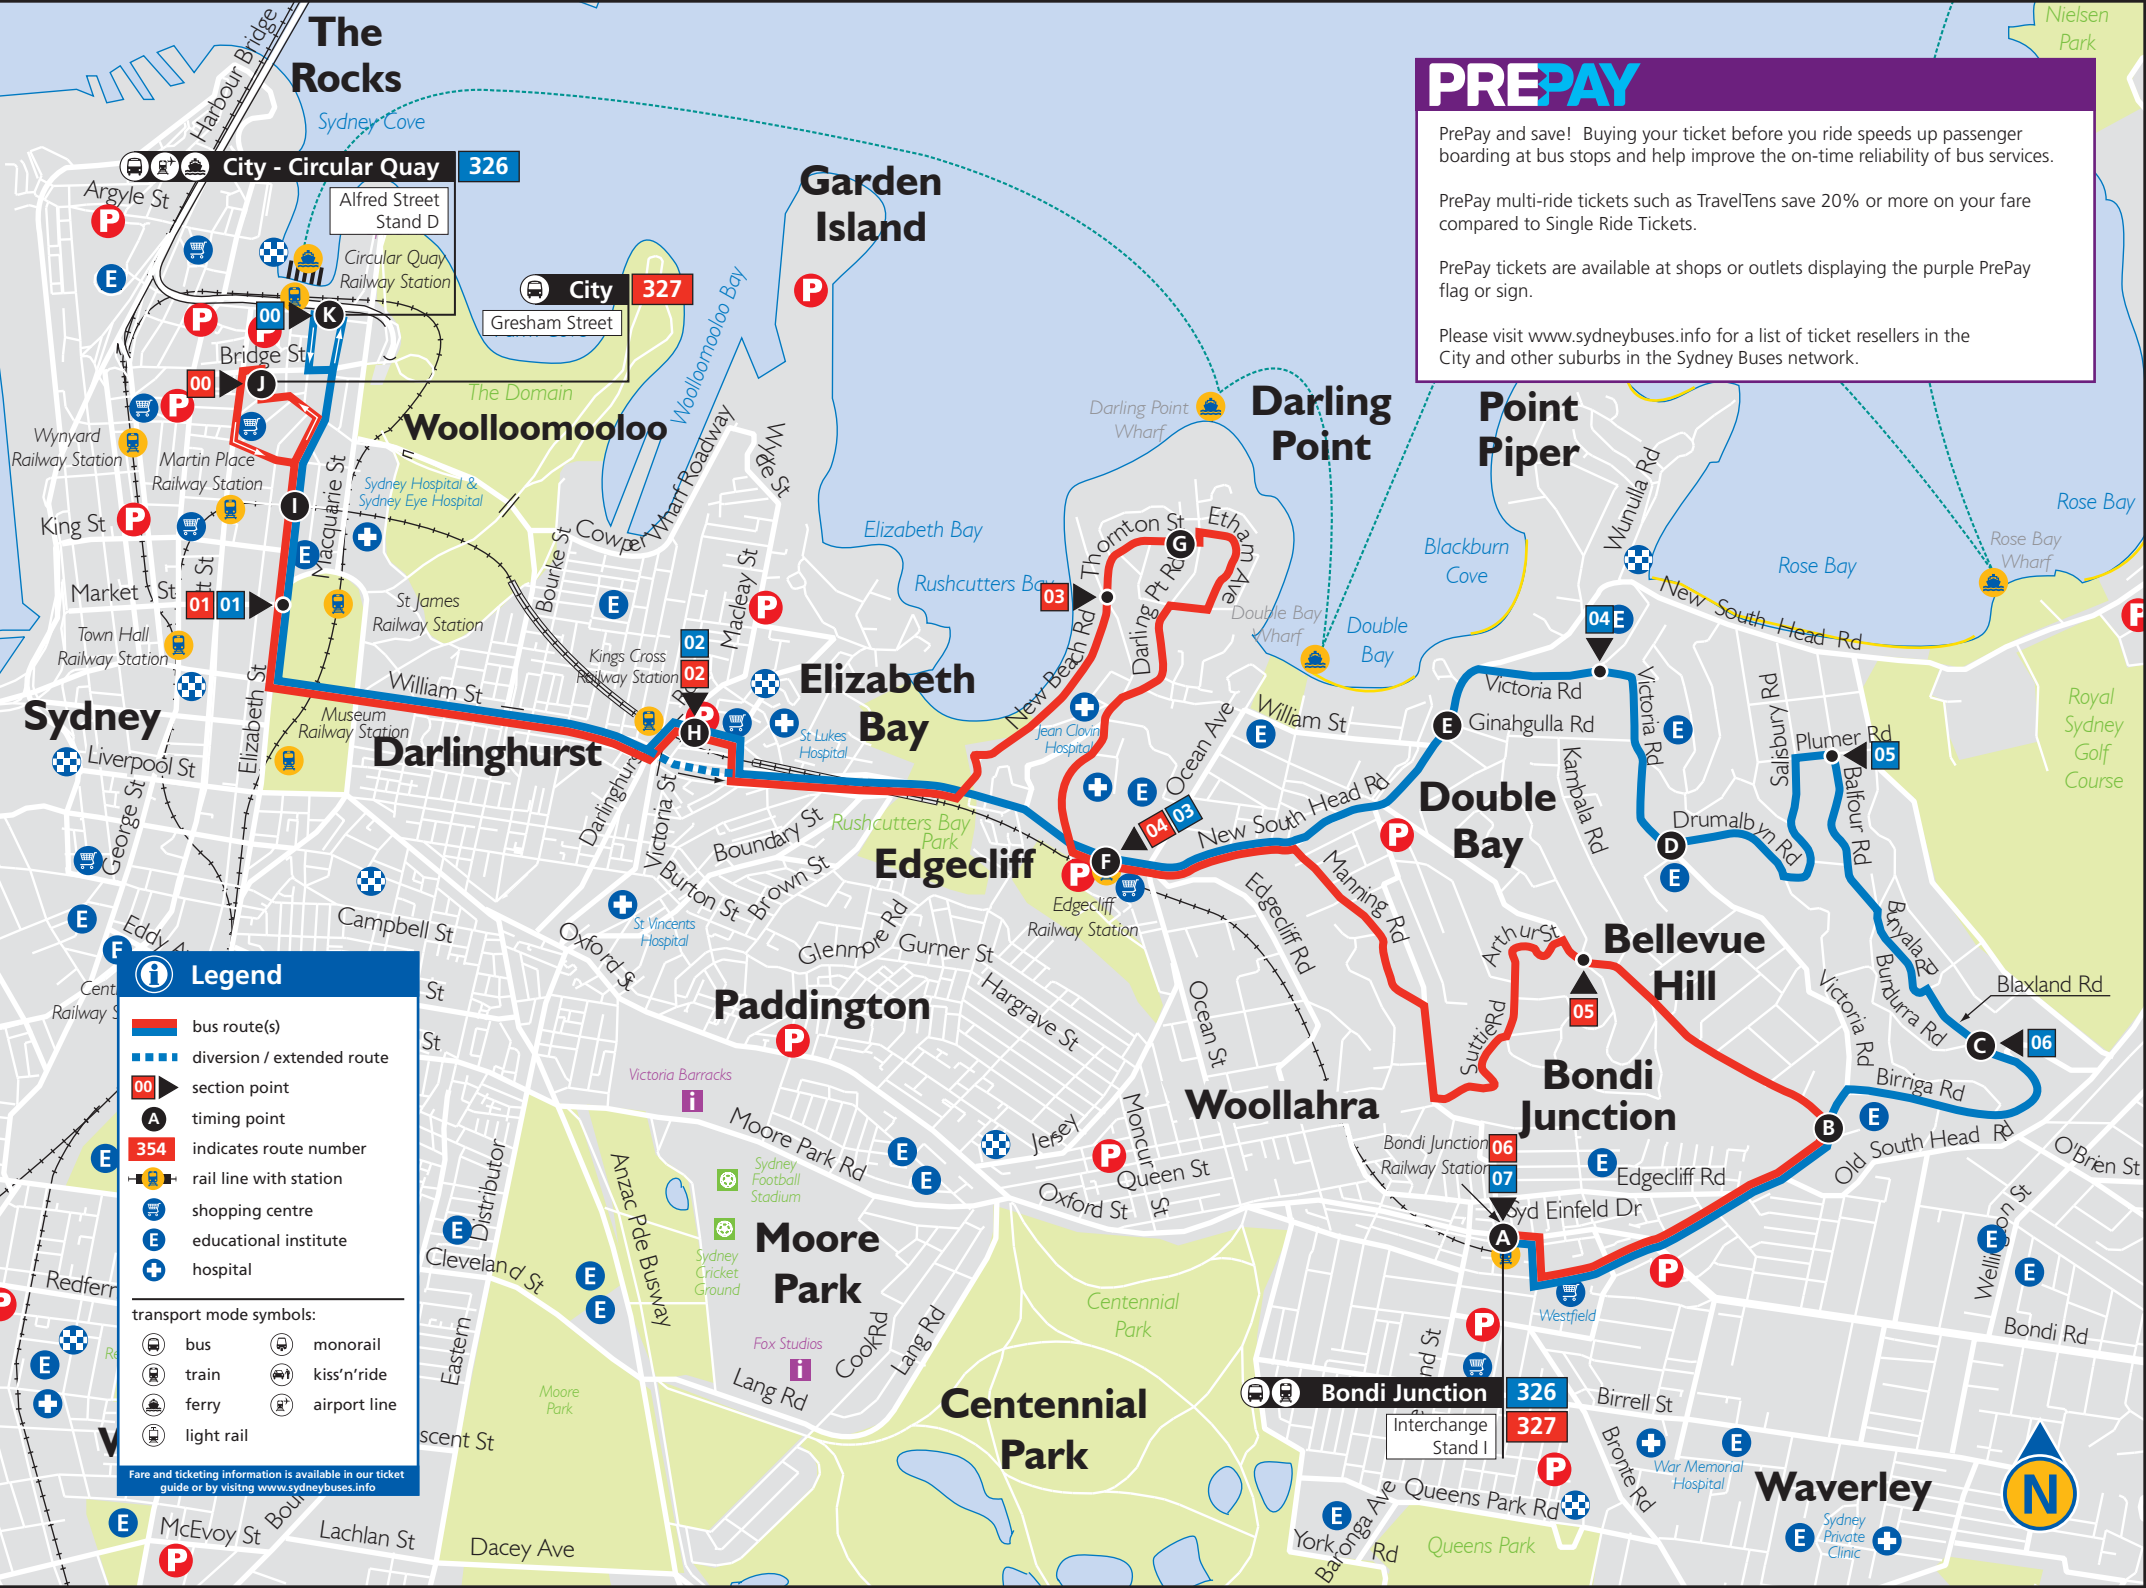

PREPAY

PrePay and save! Buying your ticket before you ride speeds up passenger boarding at bus stops and help improve the on-time reliability of bus services.

PrePay multi-ride tickets such as Travellers save 20% or more on your fare compared to Single Ride Tickets.

PrePay tickets are available at shops or outlets displaying the purple PrePay flag or sign.

Please visit www.sydneybuses.info for a list of ticket resellers in the City and other suburbs in the Sydney Buses network.

Legend

- bus route(s)
- diversion / extended route
- section point
- timing point
- 354 indicates route number
- rail line with station
- shopping centre
- educational institute
- hospital

transport mode symbols:

- bus
- monorail
- train
- kiss'n'ride
- ferry
- airport line
- light rail

Fare and ticketing information is available in our ticket guide or by visiting www.sydneybuses.info